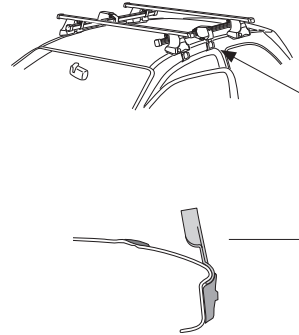

Thule Rapid System Kit 1013

> Instructions

RENAULT Clio, 3-dr Hatchback, 91-97

RENAULT Clio, 5-dr Hatchback, 91-97

The diagram is divided into several sections:

- Top Left:** A dashed box containing an information icon (i), a warning triangle, an illustration of a person reading instructions, and two instruction manuals labeled 'B' and 'A'. An arrow points from manual 'B' to manual 'A', which shows a Thule Rapid System 754 rack being installed on a car roof.
- Top Right:** A weight calculation diagram. It shows a bag labeled 'xx kg / xx lbs' plus a rack labeled '7 kg / 15,4 lbs' and two screws labeled '3 kg / 6,6 lbs'. Below this, an equals sign leads to a box containing 'Max. 50 kg' and 'Max. 110 lbs'.
- Bottom Left:** A dashed box containing a warning triangle, three instruction manuals (A, B, and a checklist), and an illustration of a person reading the manuals.
- Bottom Right:** A diagram of a car with arrows indicating the rack's position. A speedometer graphic shows a warning triangle between 40 km/h (25 Mph) and 80 km/h (50 Mph), with a maximum speed limit of 130 km/h (80 Mph).

x1

1

	X (scale)	X (mm)	X (inch)
Renault Clio , 3-dr Hatchback, 91-97	22,5	876	34 1/2
Renault Clio , 5-dr Hatchback, 91-97	22,5	876	34 1/2

	Y (scale)	Y (mm)	Y (inch)
Renault Clio , 3-dr Hatchback, 91-97	20,5	856	33 1/4
Renault Clio , 5-dr Hatchback, 91-97	21,5	866	34 1/8

2

SRA

Renault Clio, 3-dr Hatchback, 91-97

Renault Clio, 5-dr Hatchback, 91-97

3

	W (mm)	Z (mm)	Y (mm)	W (inch)	Z (inch)	Y (inch)
Renault Clio, 3-dr Hatchback, 91-97	210	700	360	8 1/4	27 1/2	14 1/8

	W (mm)	Z (mm)	W (inch)	Z (inch)
Renault Clio, 5-dr Hatchback, 91-97	240	700	9 1/2	27 1/2