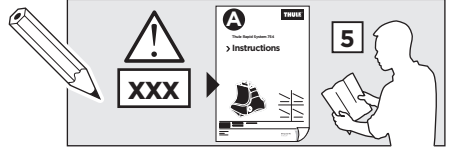

Thule Rapid System Kit 1013

> Instructions

RENAULT Clio, 3-dr Hatchback, 91-97

RENAULT Clio, 5-dr Hatchback, 91-97

The diagram is divided into several sections:

- Top Left:** A dashed box containing an information icon (i), a warning triangle, an illustration of a person reading instructions, and two instruction manuals labeled 'B' and 'A'. An arrow points from manual 'B' to manual 'A', which shows a Thule Rapid System 754 rack being installed on a car roof.
- Top Right:** A weight calculation diagram. It shows a bag labeled 'xx kg / xx lbs' plus a rack labeled '7 kg / 15,4 lbs' and two screws labeled '3 kg / 6,6 lbs'. Below this, an equals sign leads to a box containing 'Max. 50 kg' and 'Max. 110 lbs'.
- Bottom Left:** A dashed box containing a warning triangle, three instruction manuals (A, B, and a checklist), and an illustration of a person reading the manuals.
- Bottom Right:** A diagram of a car with arrows indicating the rack's position. A speedometer graphic shows a warning triangle between 40 km/h (25 Mph) and 80 km/h (50 Mph), with a maximum speed limit of 130 km/h (80 Mph).

2

SRA

Renault Clio, 3-dr Hatchback, 91-97

Renault Clio, 5-dr Hatchback, 91-97

3

	W (mm)	Z (mm)	Y (mm)	W (inch)	Z (inch)	Y (inch)
Renault Clio, 3-dr Hatchback, 91-97	210	700	360	8 1/4	27 1/2	14 1/8

	W (mm)	Z (mm)	W (inch)	Z (inch)
Renault Clio, 5-dr Hatchback, 91-97	240	700	9 1/2	27 1/2