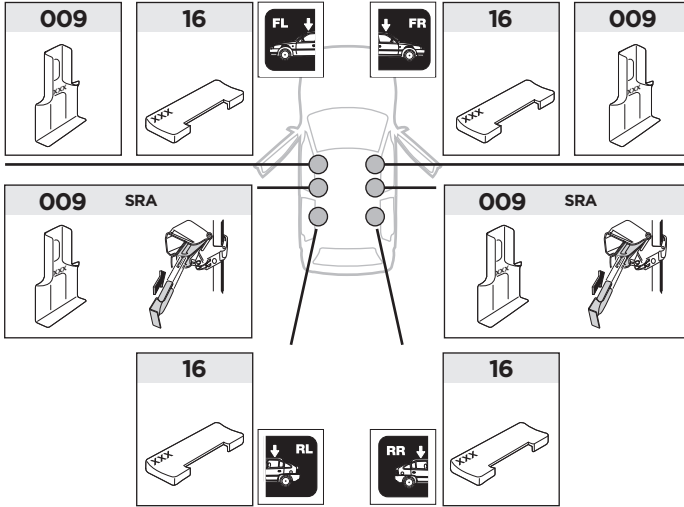

Thule Rapid System Kit 1013

> Instructions

RENAULT Clio, 3-dr Hatchback, 91-97

RENAULT Clio, 5-dr Hatchback, 91-97

The diagram is divided into several sections:

- Top Left:** A dashed box containing an information icon (i), a warning triangle, an illustration of a person reading instructions, and two instruction manuals labeled 'B' and 'A'. An arrow points from manual 'B' to manual 'A', which shows a Thule Rapid System 754 rack being installed on a car roof.
- Top Right:** A weight calculation diagram. It shows a bag labeled 'xx kg / xx lbs' plus a rack labeled '7 kg / 15,4 lbs' and two screws labeled '3 kg / 6,6 lbs'. Below this, an equals sign leads to a box containing 'Max. 50 kg' and 'Max. 110 lbs'.
- Bottom Left:** A dashed box containing a warning triangle, three instruction manuals (A, B, and a checklist), and an illustration of a person reading the manuals.
- Bottom Right:** A diagram of a car with arrows indicating the rack's position. A speedometer graphic shows a warning triangle between 40 km/h (25 Mph) and 80 km/h (50 Mph), with a maximum speed limit of 130 km/h (80 Mph).

x1

1

	X (scale)	X (mm)	X (inch)
Renault Clio , 3-dr Hatchback, 91-97	22,5	876	34 1/2
Renault Clio , 5-dr Hatchback, 91-97	22,5	876	34 1/2

	Y (scale)	Y (mm)	Y (inch)
Renault Clio , 3-dr Hatchback, 91-97	20,5	856	33 1/4
Renault Clio , 5-dr Hatchback, 91-97	21,5	866	34 1/8

2

SRA

Renault Clio, 3-dr Hatchback, 91-97

Renault Clio, 5-dr Hatchback, 91-97

3

	W (mm)	Z (mm)	Y (mm)	W (inch)	Z (inch)	Y (inch)
Renault Clio, 3-dr Hatchback, 91-97	210	700	360	8 1/4	27 1/2	14 1/8

	W (mm)	Z (mm)	W (inch)	Z (inch)
Renault Clio, 5-dr Hatchback, 91-97	240	700	9 1/2	27 1/2