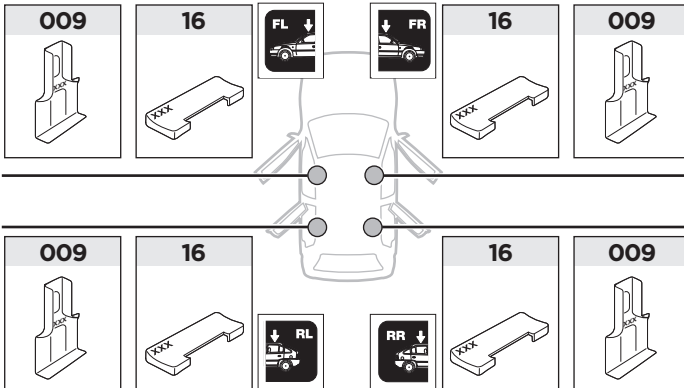

Thule Rapid System Kit 1013

> Instructions

RENAULT Clio, 3-dr Hatchback, 91-97

RENAULT Clio, 5-dr Hatchback, 91-97

The diagram is divided into several sections:

- Top Left:** A dashed box containing an information icon (i), a warning triangle, an illustration of a person reading instructions, and two instruction manuals labeled 'B' and 'A'. An arrow points from manual 'B' to manual 'A', which shows a Thule Rapid System 754 rack being installed on a car roof.
- Top Right:** A weight calculation diagram. It shows a bag labeled 'xx kg / xx lbs' plus a rack labeled '7 kg / 15,4 lbs' and two screws labeled '3 kg / 6,6 lbs'. Below this, an equals sign leads to a box containing 'Max. 50 kg' and 'Max. 110 lbs'.
- Bottom Left:** A dashed box containing a warning triangle, three instruction manuals (A, B, and a checklist), and an illustration of a person reading the manuals.
- Bottom Right:** A diagram of a car with arrows indicating the rack's position. A speedometer graphic shows a warning triangle between 40 km/h (25 Mph) and 80 km/h (50 Mph), with a maximum speed limit of 130 km/h (80 Mph).

x1

1

	X (scale)	X (mm)	X (inch)
Renault Clio , 3-dr Hatchback, 91-97	22,5	876	34 1/2
Renault Clio , 5-dr Hatchback, 91-97	22,5	876	34 1/2

	Y (scale)	Y (mm)	Y (inch)
Renault Clio , 3-dr Hatchback, 91-97	20,5	856	33 1/4
Renault Clio , 5-dr Hatchback, 91-97	21,5	866	34 1/8

2

SRA

Renault Clio, 3-dr Hatchback, 91-97

Renault Clio, 5-dr Hatchback, 91-97

3

	W (mm)	Z (mm)	Y (mm)	W (inch)	Z (inch)	Y (inch)
Renault Clio, 3-dr Hatchback, 91-97	210	700	360	8 1/4	27 1/2	14 1/8

	W (mm)	Z (mm)	W (inch)	Z (inch)
Renault Clio, 5-dr Hatchback, 91-97	240	700	9 1/2	27 1/2