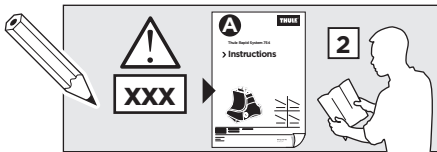

Thule Rapid System Kit 1013

> Instructions

RENAULT Clio, 3-dr Hatchback, 91-97

RENAULT Clio, 5-dr Hatchback, 91-97

The diagram is divided into several sections:

- Top Left:** A dashed box containing an information icon (i), a warning triangle, an illustration of a person reading instructions, and two instruction manuals labeled 'B' and 'A'. An arrow points from manual 'B' to manual 'A', which shows a Thule Rapid System 754 rack being installed on a car roof.
- Top Right:** A weight calculation diagram. It shows a bag labeled 'xx kg / xx lbs' plus a rack labeled '7 kg / 15,4 lbs' and two screws labeled '3 kg / 6,6 lbs'. Below this, an equals sign leads to a box containing 'Max. 50 kg' and 'Max. 110 lbs'.
- Bottom Left:** A dashed box containing a warning triangle, three instruction manuals (A, B, and a checklist), and an illustration of a person reading the manuals.
- Bottom Right:** A diagram of a car with arrows indicating the rack's position. A speedometer graphic shows a warning triangle between 40 km/h (25 Mph) and 80 km/h (50 Mph), with a maximum speed limit of 130 km/h (80 Mph).

ISO 11154-E

141013

C.20150501
519-1013-01

Bring your life

thule.com

16 x4

009 x4

x1

x1

1

	X (scale)	X (mm)	X (inch)
Renault Clio , 3-dr Hatchback, 91-97	22,5	876	34 1/2
Renault Clio , 5-dr Hatchback, 91-97	22,5	876	34 1/2

	Y (scale)	Y (mm)	Y (inch)
Renault Clio , 3-dr Hatchback, 91-97	20,5	856	33 1/4
Renault Clio , 5-dr Hatchback, 91-97	21,5	866	34 1/8