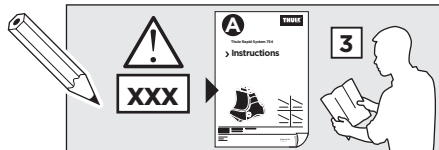

Thule Rapid System Kit 1013

> Instructions

RENAULT Clio, 3-dr Hatchback, 91-97

RENAULT Clio, 5-dr Hatchback, 91-97

The diagram is divided into several sections:

- Top Left:** A dashed box containing an information icon (i), a warning triangle, an illustration of a person reading instructions, and two instruction manuals labeled 'B' and 'A'. An arrow points from manual 'B' to manual 'A', which shows a Thule Rapid System 754 rack being installed on a car roof.
- Top Right:** A weight calculation diagram. It shows a bag labeled 'xx kg / xx lbs' plus a rack labeled '7 kg / 15,4 lbs' and two screws labeled '3 kg / 6,6 lbs'. Below this, an equals sign leads to a box containing 'Max. 50 kg' and 'Max. 110 lbs'.
- Bottom Left:** A dashed box containing a warning triangle, three instruction manuals (A, B, and a checklist), and an illustration of a person reading the manuals.
- Bottom Right:** A diagram of a car with arrows indicating the rack's position. A speedometer graphic shows a warning triangle between 40 km/h (25 Mph) and 80 km/h (50 Mph), with a maximum speed limit of 130 km/h (80 Mph).

2

SRA

Renault Clio, 3-dr Hatchback, 91-97

Renault Clio, 5-dr Hatchback, 91-97

3

	W (mm)	Z (mm)	Y (mm)	W (inch)	Z (inch)	Y (inch)
Renault Clio, 3-dr Hatchback, 91-97	210	700	360	8 1/4	27 1/2	14 1/8

	W (mm)	Z (mm)	W (inch)	Z (inch)
Renault Clio, 5-dr Hatchback, 91-97	240	700	9 1/2	27 1/2