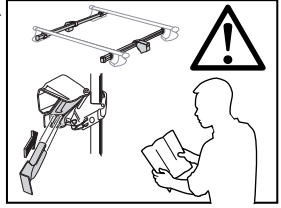

Thule Rapid System Kit 1013

> Instructions

RENAULT Clio, 3-dr Hatchback, 91-97

RENAULT Clio, 5-dr Hatchback, 91-97

The diagram is divided into several sections:

- Top Left:** A dashed box containing an information icon (i), a warning triangle, an illustration of a person reading instructions, and two instruction manuals labeled 'B' and 'A'. An arrow points from manual 'B' to manual 'A', which shows a Thule Rapid System 754 rack being installed on a car roof.
- Top Right:** A weight calculation diagram. It shows a bag labeled 'xx kg / xx lbs' plus a rack labeled '7 kg / 15,4 lbs' and two screws labeled '3 kg / 6,6 lbs'. Below this, an equals sign leads to a box containing 'Max. 50 kg' and 'Max. 110 lbs'.
- Bottom Left:** A dashed box containing a warning triangle, three instruction manuals (A, B, and a checklist), and an illustration of a person reading the manuals.
- Bottom Right:** A diagram of a car with arrows indicating the rack's position. A speedometer graphic shows a warning triangle between 40 km/h (25 Mph) and 80 km/h (50 Mph), with a maximum speed limit of 130 km/h (80 Mph).

x1

1

	X (scale)	X (mm)	X (inch)
Renault Clio , 3-dr Hatchback, 91-97	22,5	876	34 1/2
Renault Clio , 5-dr Hatchback, 91-97	22,5	876	34 1/2

	Y (scale)	Y (mm)	Y (inch)
Renault Clio , 3-dr Hatchback, 91-97	20,5	856	33 1/4
Renault Clio , 5-dr Hatchback, 91-97	21,5	866	34 1/8

2

SRA

Renault Clio, 3-dr Hatchback, 91-97

Renault Clio, 5-dr Hatchback, 91-97

3

	W (mm)	Z (mm)	Y (mm)	W (inch)	Z (inch)	Y (inch)
Renault Clio, 3-dr Hatchback, 91-97	210	700	360	8 1/4	27 1/2	14 1/8

	W (mm)	Z (mm)	W (inch)	Z (inch)
Renault Clio, 5-dr Hatchback, 91-97	240	700	9 1/2	27 1/2