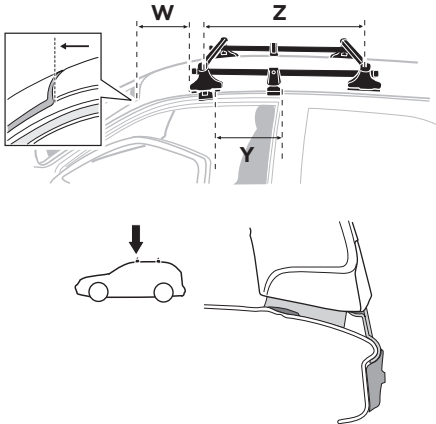

Thule Rapid System Kit 1013

> Instructions

RENAULT Clio, 3-dr Hatchback, 91-97

RENAULT Clio, 5-dr Hatchback, 91-97

The diagram is divided into several sections:

- Top Left:** A dashed box containing an information icon (i), a warning triangle, an illustration of a person reading instructions, and two instruction manuals labeled 'B' and 'A'. An arrow points from manual 'B' to manual 'A', which shows a Thule Rapid System 754 rack being installed on a car roof.
- Top Right:** A weight calculation diagram. It shows a bag labeled 'xx kg / xx lbs' plus a rack labeled '7 kg / 15,4 lbs' and two screws labeled '3 kg / 6,6 lbs'. Below this, an equals sign leads to a box containing 'Max. 50 kg' and 'Max. 110 lbs'.
- Bottom Left:** A dashed box containing a warning triangle, three instruction manuals (A, B, and a checklist), and an illustration of a person reading the manuals.
- Bottom Right:** A diagram of a car with arrows indicating the rack's position. A speedometer graphic shows a warning triangle between 40 km/h (25 Mph) and 80 km/h (50 Mph), with a maximum speed limit of 130 km/h (80 Mph).

x1

1

	X (scale)	X (mm)	X (inch)
Renault Clio , 3-dr Hatchback, 91-97	22,5	876	34 1/2
Renault Clio , 5-dr Hatchback, 91-97	22,5	876	34 1/2

	Y (scale)	Y (mm)	Y (inch)
Renault Clio , 3-dr Hatchback, 91-97	20,5	856	33 1/4
Renault Clio , 5-dr Hatchback, 91-97	21,5	866	34 1/8

2

SRA

Renault Clio, 3-dr Hatchback, 91-97

Renault Clio, 5-dr Hatchback, 91-97

3

	W (mm)	Z (mm)	Y (mm)	W (inch)	Z (inch)	Y (inch)
Renault Clio, 3-dr Hatchback, 91-97	210	700	360	8 1/4	27 1/2	14 1/8

	W (mm)	Z (mm)	W (inch)	Z (inch)
Renault Clio, 5-dr Hatchback, 91-97	240	700	9 1/2	27 1/2